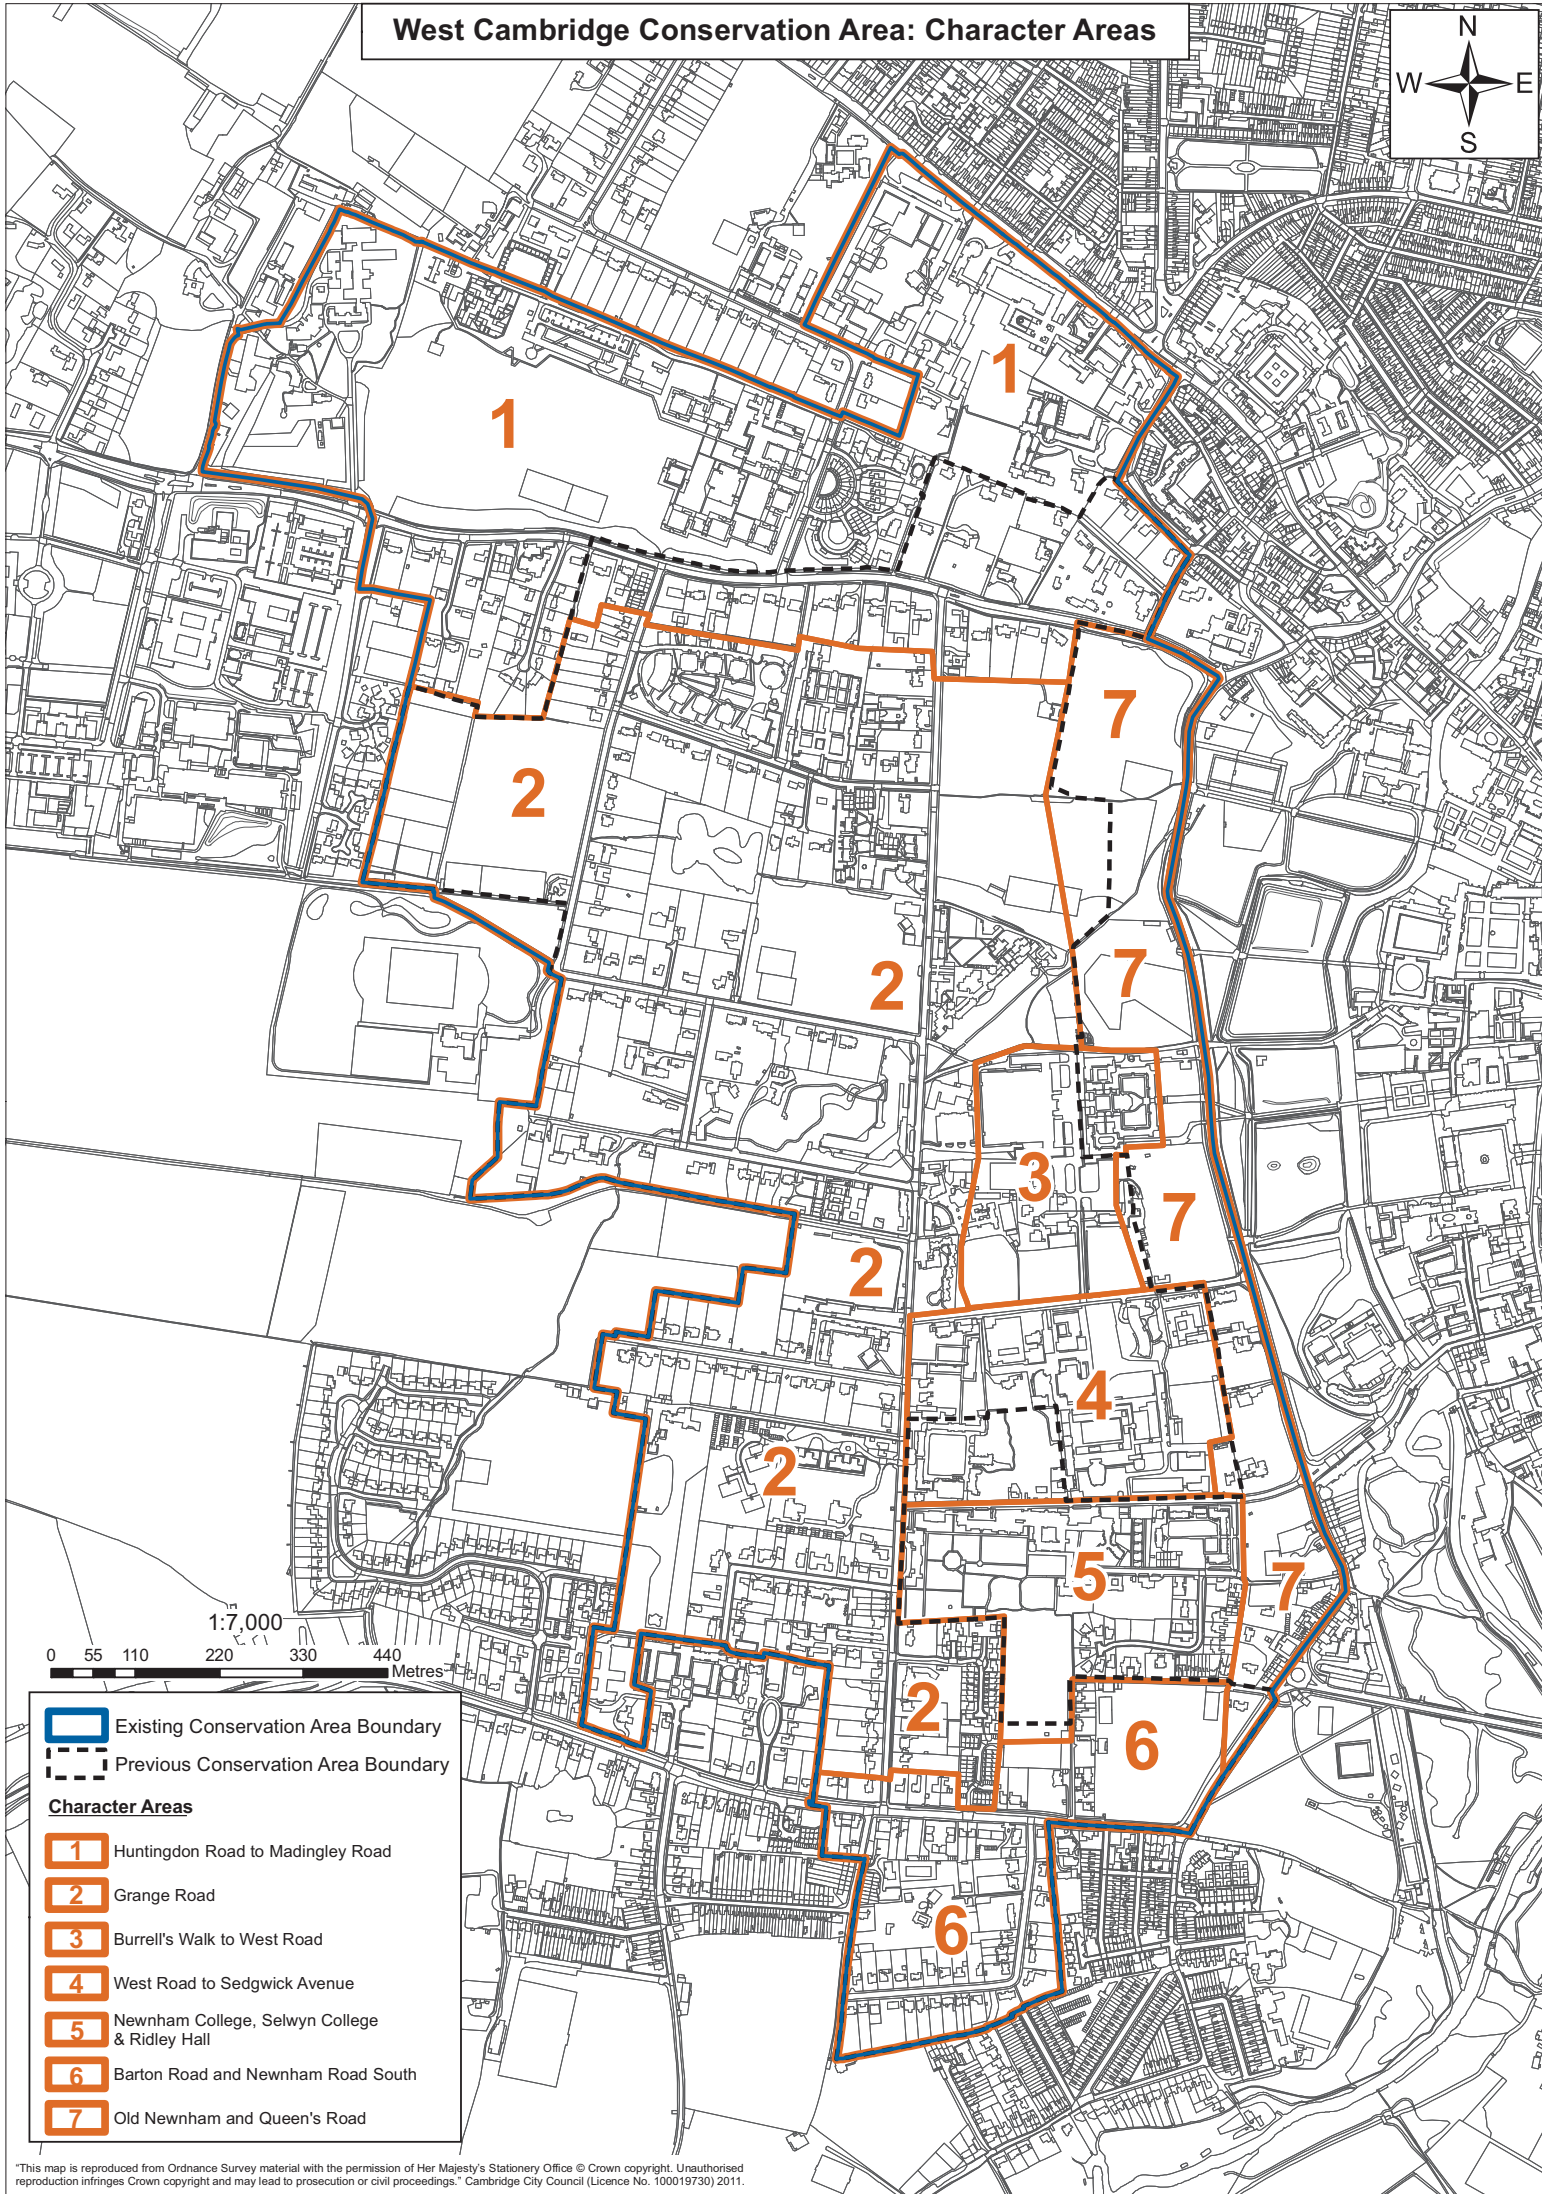

West Cambridge Conservation Area: Character Areas

1:7,000
0 55 110 220 330 440 Metres

1. Existing Conservation Area Boundary
   - Previous Conservation Area Boundary
2. **Character Areas**
3. 1 Huntingdon Road to Madingley Road
   - 2 Grange Road
   - 3 Burrell's Walk to West Road
   - 4 West Road to Sedgwick Avenue
   - 5 Newnham College, Selwyn College & Ridley Hall
   - 6 Barton Road and Newnham Road South
   - 7 Old Newnham and Queen's Road